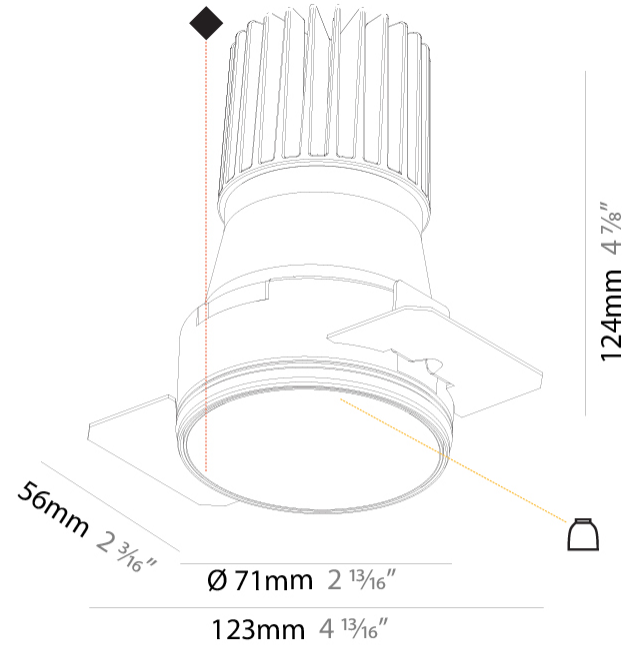

RATINGS AND CERTIFICATIONS

Certified By: Certified for North American Standards
IP rating: IP20