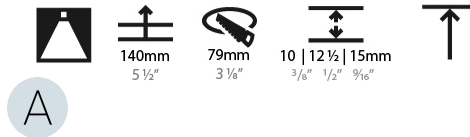

RATINGS AND CERTIFICATIONS

Certified By: Certified for North American Standards
IP rating: IP20